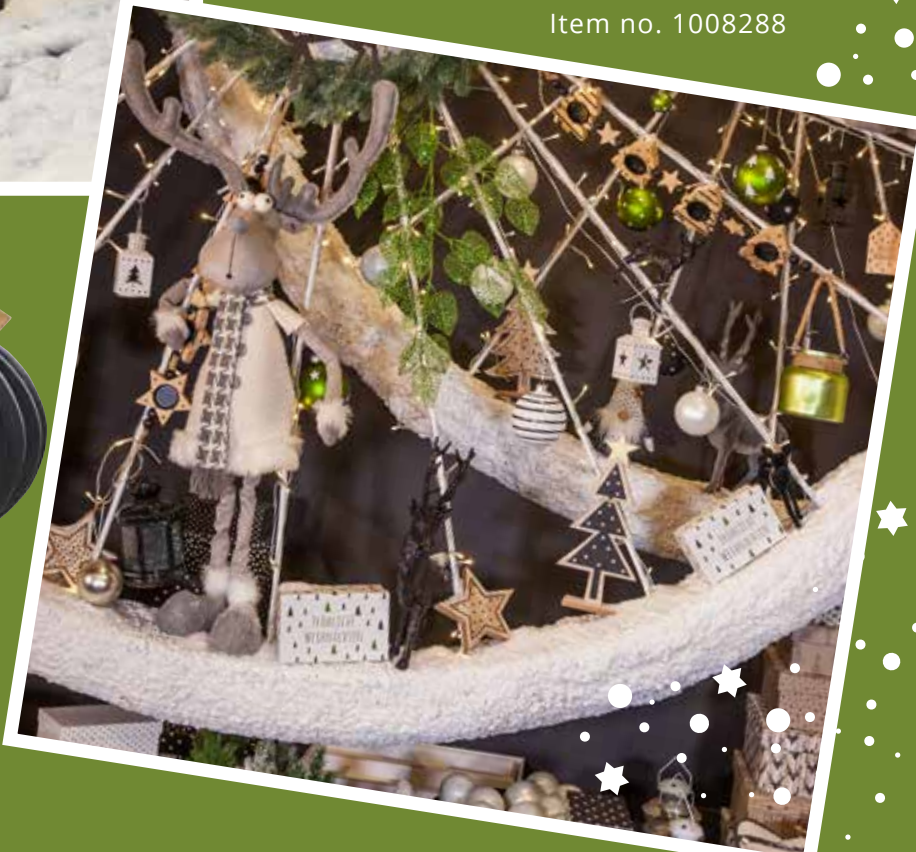

Item no. 1007039

ONLINE SHOP
click here